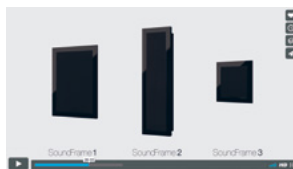

Resolve the conflict between great sound and décor forever.

Having picked the perfect mix of SoundFrame speakers for your music or home theatre system, and decided whether Black or White frames or Frameless works best for you, your final step is choose the grilles. These could be the standard black or white grilles which come with your product, or you can pick something from our grille library on the following pages. Blend with your décor, or provide an artful contrast – our range of designs will help you find the look you're after.

Frameless

All the grilles in our library can be supplied as our Frameless option, this means that the frame of your Soundframe is removed and replaced with a larger grille.

Ordering from the Grille Gallery

Simply jot down the reference number for your chosen grille(s) and order from your local Monitor Audio dealer. Though some grilles are shown in pairs, they're individually numbered, so you can order the combination of images or colours that's right for you. State if you require Framed or Frameless when ordering.

Commissioning a Bespoke Grille

If you have your own idea for a SoundFrame grille; a family photo or a work of art, (provided you have the rights to use it) supply your local dealer with your print-ready image, which will then be printed onto your SoundFrame Grilles.

Explanation video available, scan the QR code or visit: vimeo.com/monitoraudio/soundframe