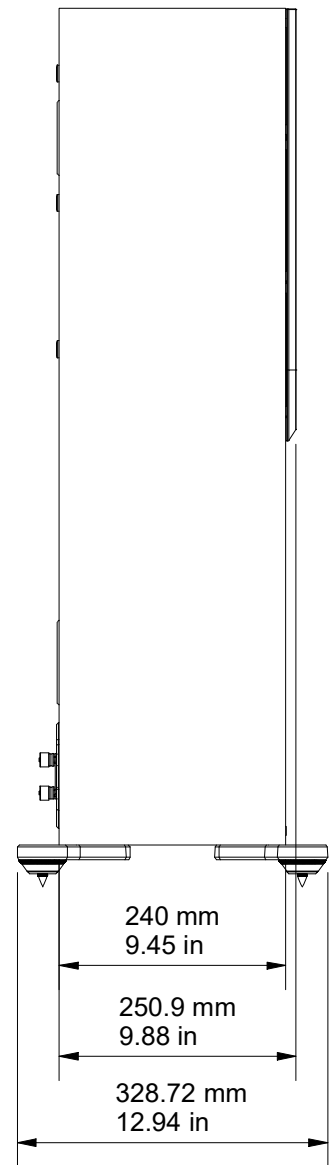

SIDE

FRONT

FRONT (GRILLE OFF)

BACK

BASE

DRAWING FOR REFERENCE ONLY

SILVER 200 7G

RANGE: SILVER SERIES 7G