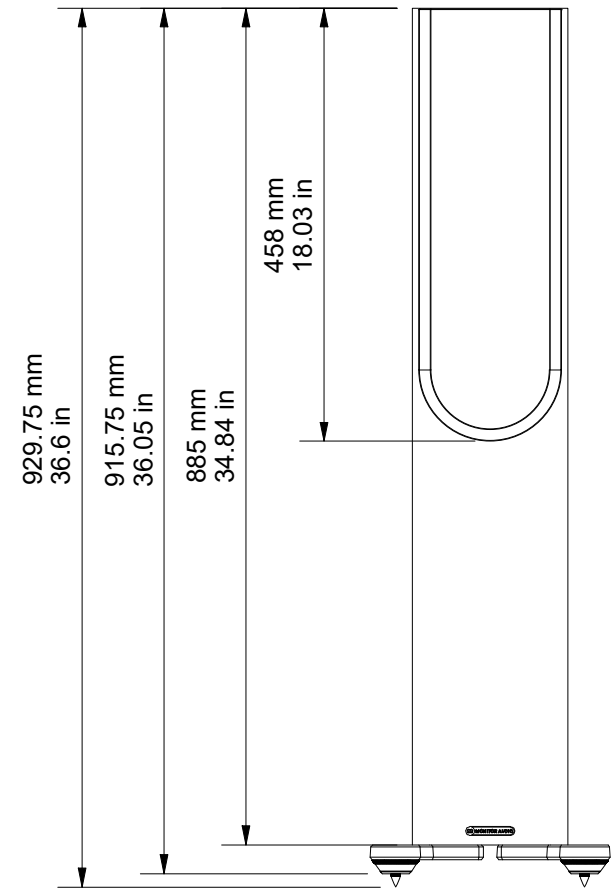

SIDE

FRONT

FRONT (GRILLE OFF)

BACK

BASE

DRAWING FOR REFERENCE ONLY

SILVER 200 7G

RANGE: SILVER SERIES 7G