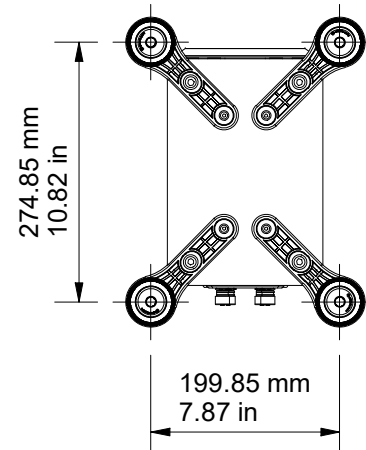

SIDE

FRONT

FRONT (GRILLE OFF)

BACK

BASE

DRAWING FOR REFERENCE ONLY

SILVER 200 7G

RANGE: SILVER SERIES 7G