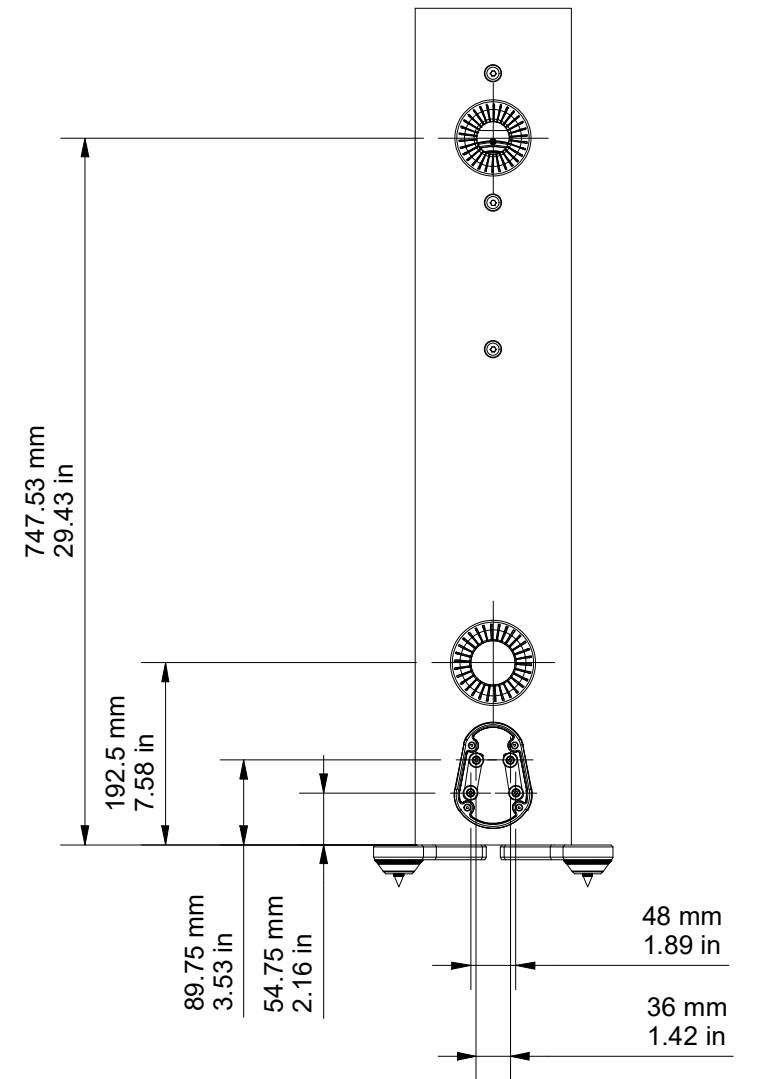

SIDE

FRONT

FRONT (GRILLE OFF)

BACK

BASE

DRAWING FOR REFERENCE ONLY

SILVER 200 7G

RANGE: SILVER SERIES 7G