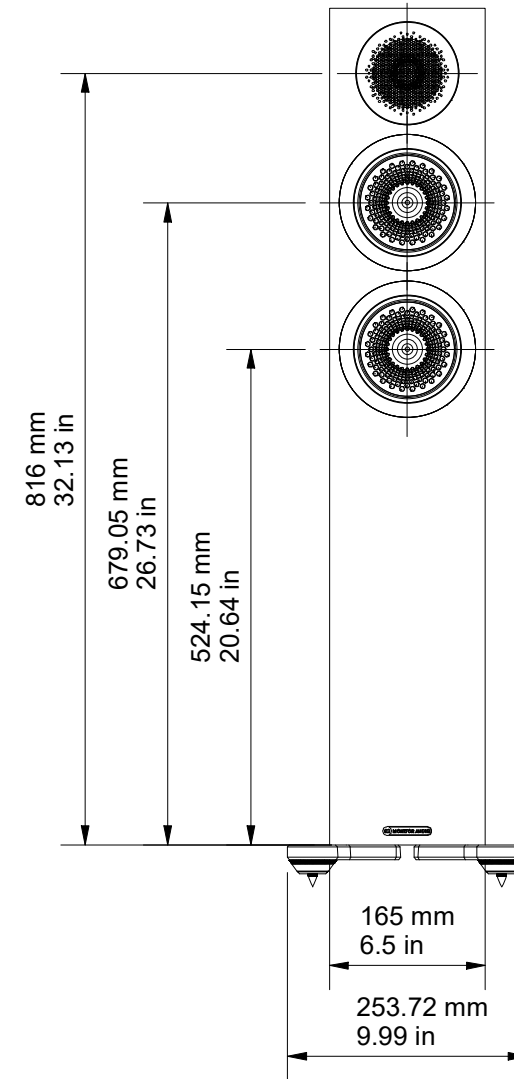

SIDE

FRONT

FRONT (GRILLE OFF)

BACK

BASE

DRAWING FOR REFERENCE ONLY

SILVER 200 7G

RANGE: SILVER SERIES 7G